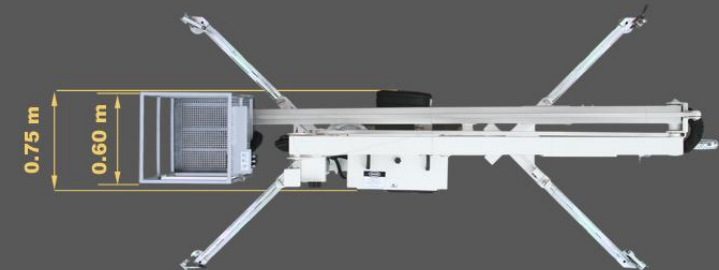

**Trailer mounted aerial platform articulated for working heights up to 9,5 meter (31,16 feet)
Battery or 220V.
It weights from 675kg
Homologated for one persons.**

Parma9 standard

Platform with electric motor 220V // Visual level for stabilisation // Ball Coupling // Basket (0,6 x 0,6)m // Semi axle 0,75m wide // Manual stabilizers //

axle on piece

semi axle

PARMA 9

Optional accessories

- 1 Electric outlet in basket
- 2 Spare wheels
- 3 Lighting kit for transport on public roads
- 4 Rotating light
- 5 Machine with batteries supply
- 6 Charge indicator in the batteries
- 7 Inertia brake