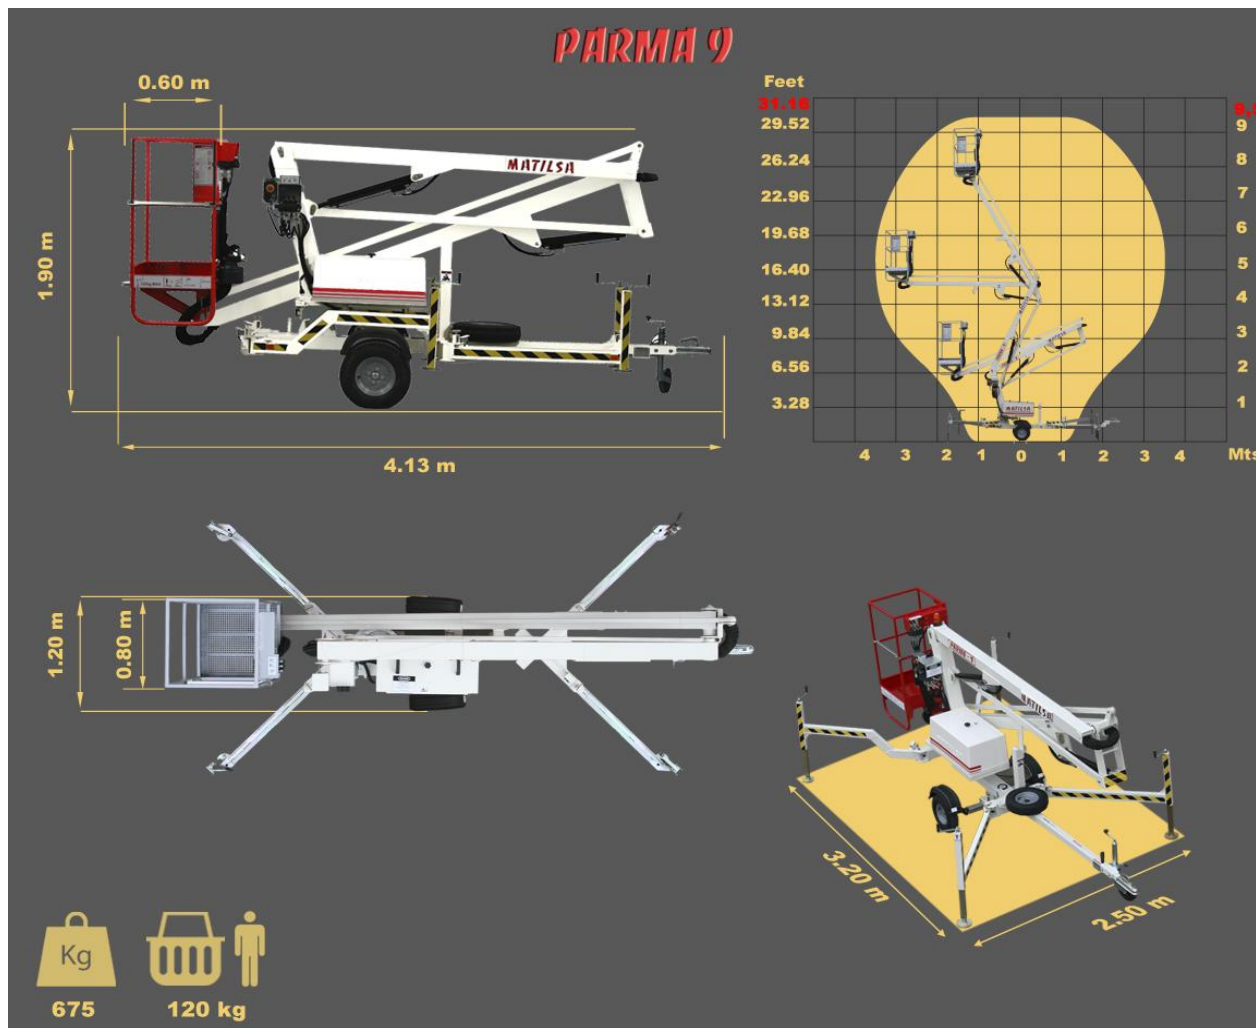

**PARMA 9**

**AERIAL TRAILER MOUNTED PLATFORM ARTICULATED FOR WORKING HEIGHTS UP TO 9,5 METER (31,16 FEET)**

**STANDARD MODEL:**

- \* **230 V main power**
- \* **Visual level for stabilisation**
- \* **Ball Coupling**
- \* **Steel basket (0,8 x 0,6) m**
- \* **Manual stabilizers**
- \* **Hydraulic proportional controls**
- \* **One piece axle with wheel - 4.5 10C**
- \* **Emergency lowering from the ground**

# PARMA 9

Axle on piece

Semi axle