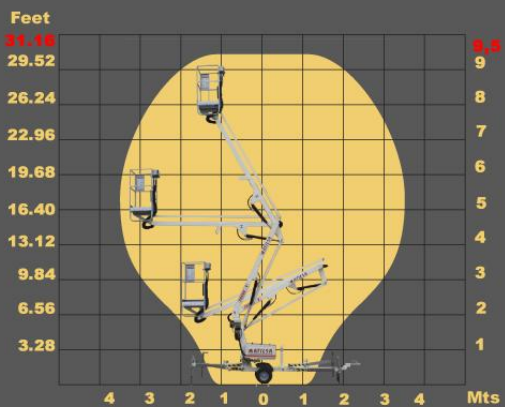

**Trailer mounted aerial platform articulated for working heights up to 9,5 meter (31,16 feet)
Battery or 220V.
It weights from 675kg
Homologated for one persons.**

Parma9 standard

Platform with electric motor 220V // Visual level for stabilisation // Ball Coupling // Basket (0,6 x 0,6)m // Semi axle 0,75m wide // Manual stabilizers //

axle on piece

semi axle

PARMA 9

Optional accessories

- 1 Electric outlet in basket
- 2 Spare wheels
- 3 Lighting kit for transport on public roads
- 4 Rotating light
- 5 Machine with batteries supply
- 6 Charge indicator in the batteries
- 7 Inertia brake