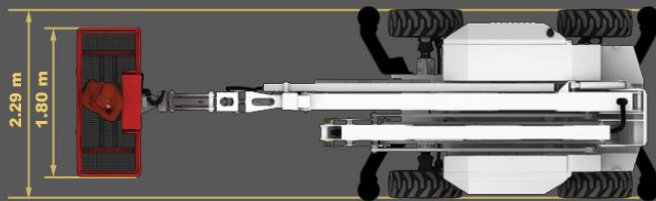

WE MANUFACTURE

PARMA 21D

Optional accessories

1. 1 Electric outlet in basket
2. 2 Hour meter
3. 3 Quick outlet for air and water
4. 4 Rotating light
5. 5 High voltage line detector