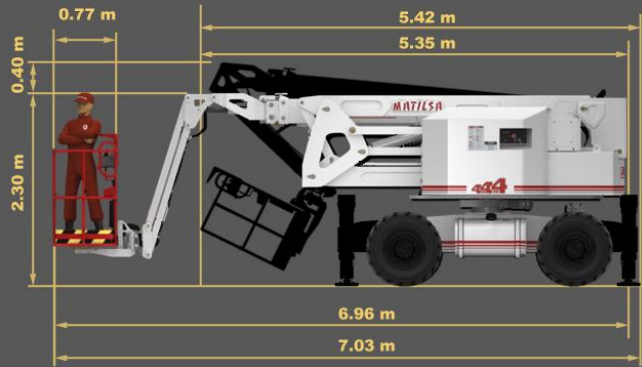

WE MANUFACTURE

PARMA 21D

Optional accessories

1. 1 Electric outlet in basket
2. 2 Hour meter
3. 3 Quick outlet for air and water
4. 4 Rotating light
5. 5 High voltage line detector