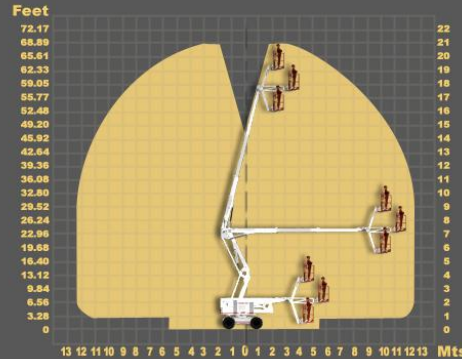

WE MANUFACTURE

PARMA 21D

Optional accessories

1. 1 Electric outlet in basket
2. 2 Hour meter
3. 3 Quick outlet for air and water
4. 4 Rotating light
5. 5 High voltage line detector