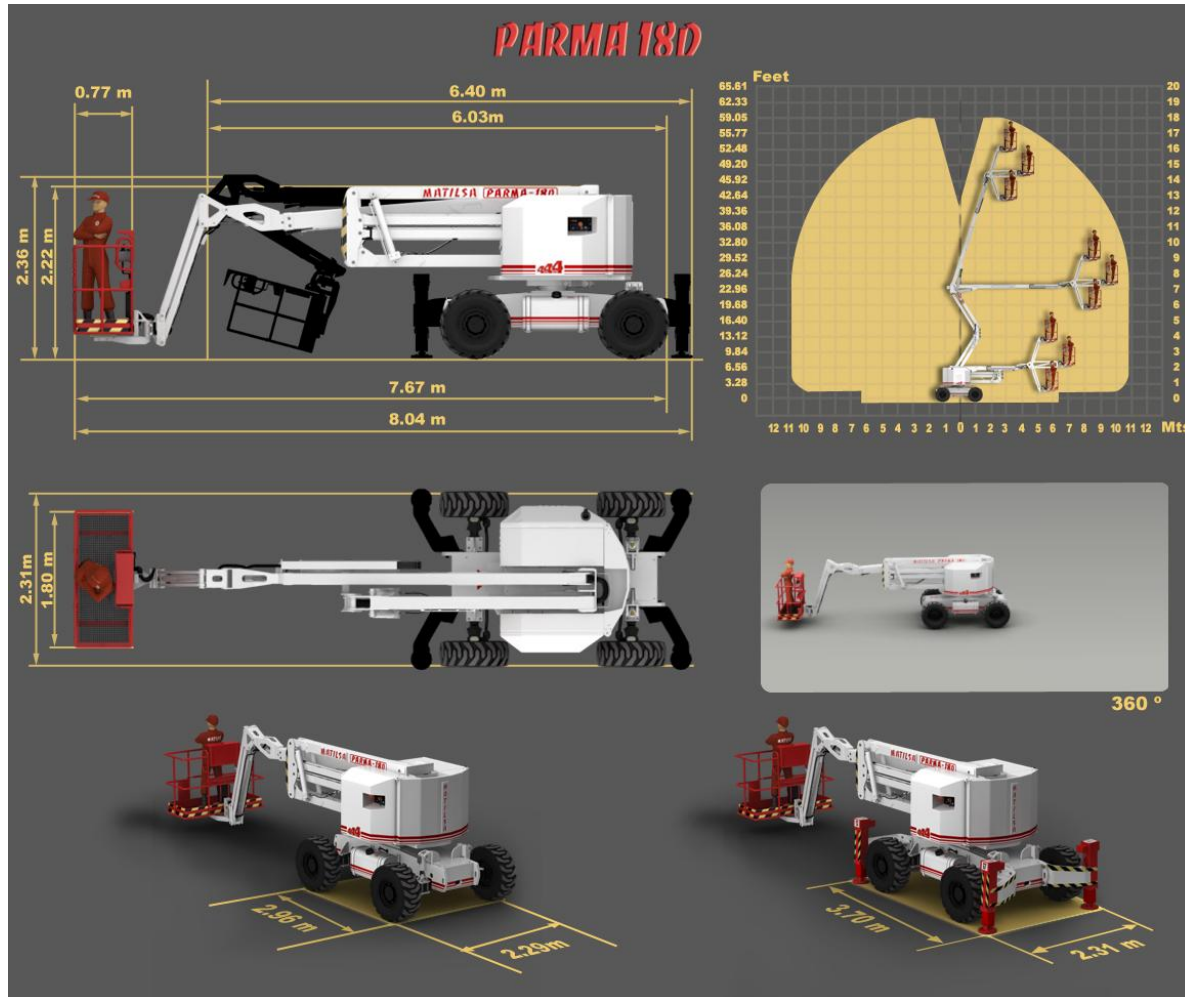

**Self propelled aerial platform, articulated & telescopic.  
Diesel, for working heights up to 18 meter (59,05 feet)  
It can be driven safely with the platform at top of his height.  
4 wheel drive & 4 wheel steering with three positions.  
Oscilating axle and hydraulic stabilizers.  
Proportional and simultaneous controls. It weights 8900kg**

### **Parma18D standard**

**Platform with diferent motorizations // Electronic level // Emergency lowering from the basket //  
Basket (1,6 x 0,7)m // Proportional controls // Safety pedal // Oscilating axle // 4x4 wheel drive & 4 wheel  
steering with 3 position // Hydraulic stabilisers // Basket rotation 180°**

## Optional accessories

- 1
 Electric outlet in basket
- 2
 Hour meter
- 3
 Quick outlet for air and water
- 4
 Rotating light
- 5
 Automatic leveling