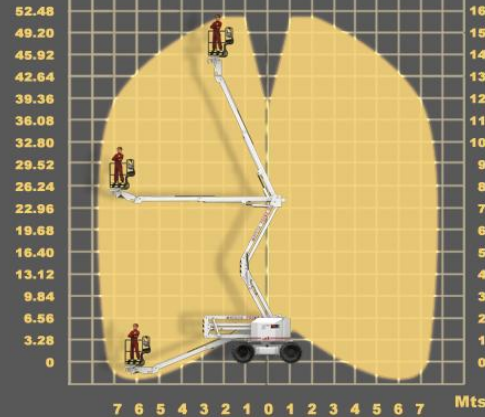

WE MANUFACTURE

PARMA 160

Feet

360°

Optional accessories

1. 1 Electric outlet in basket
2. 2 Hour meter
3. 3 Quick outlet for air and water
4. 4 Rotating light
5. 5 High voltage line detector