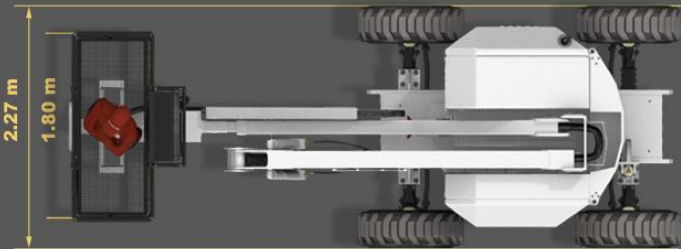

**Self propelled aerial platform, articulated & telescopic.
Diesel, for working heights up to 16 meter (51,80 feet)
It can be driven safely with the platform at top of his height.
4 wheel drive & 4 wheel steering with three positions.
Oscilating axle.
Proportional and simultaneous controls. It weights 7300kg**

Parma16D standard

**Platform with diferent motorizations // Electronic level // Emergency lowering from the basket //
Basket (1,6 x 0,7)m // Proportional controls // Safety pedal // Oscilating axle // 4x4 wheel drive & 4 wheel
steering with 3 position // Basket rotation 180°**

WE MANUFACTURE

PARMA 160

Feet

360°

Optional accessories

- 1 Electric outlet in basket
- 2 Hour meter
- 3 Quick outlet for air and water
- 4 Rotating light
- 5 High voltage line detector