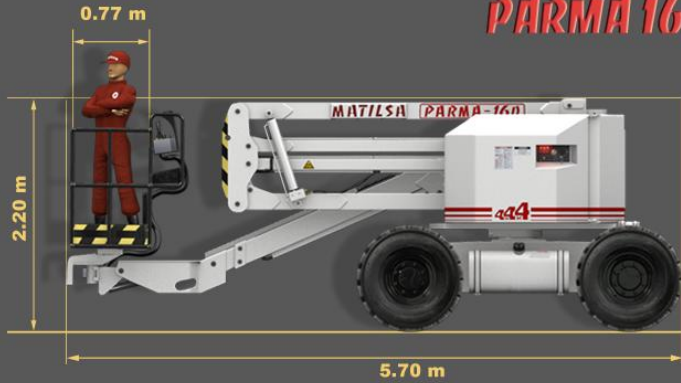

WE MANUFACTURE

PARMA 160

Feet

360°

Optional accessories

1. 1 Electric outlet in basket
2. 2 Hour meter
3. 3 Quick outlet for air and water
4. 4 Rotating light
5. 5 High voltage line detector