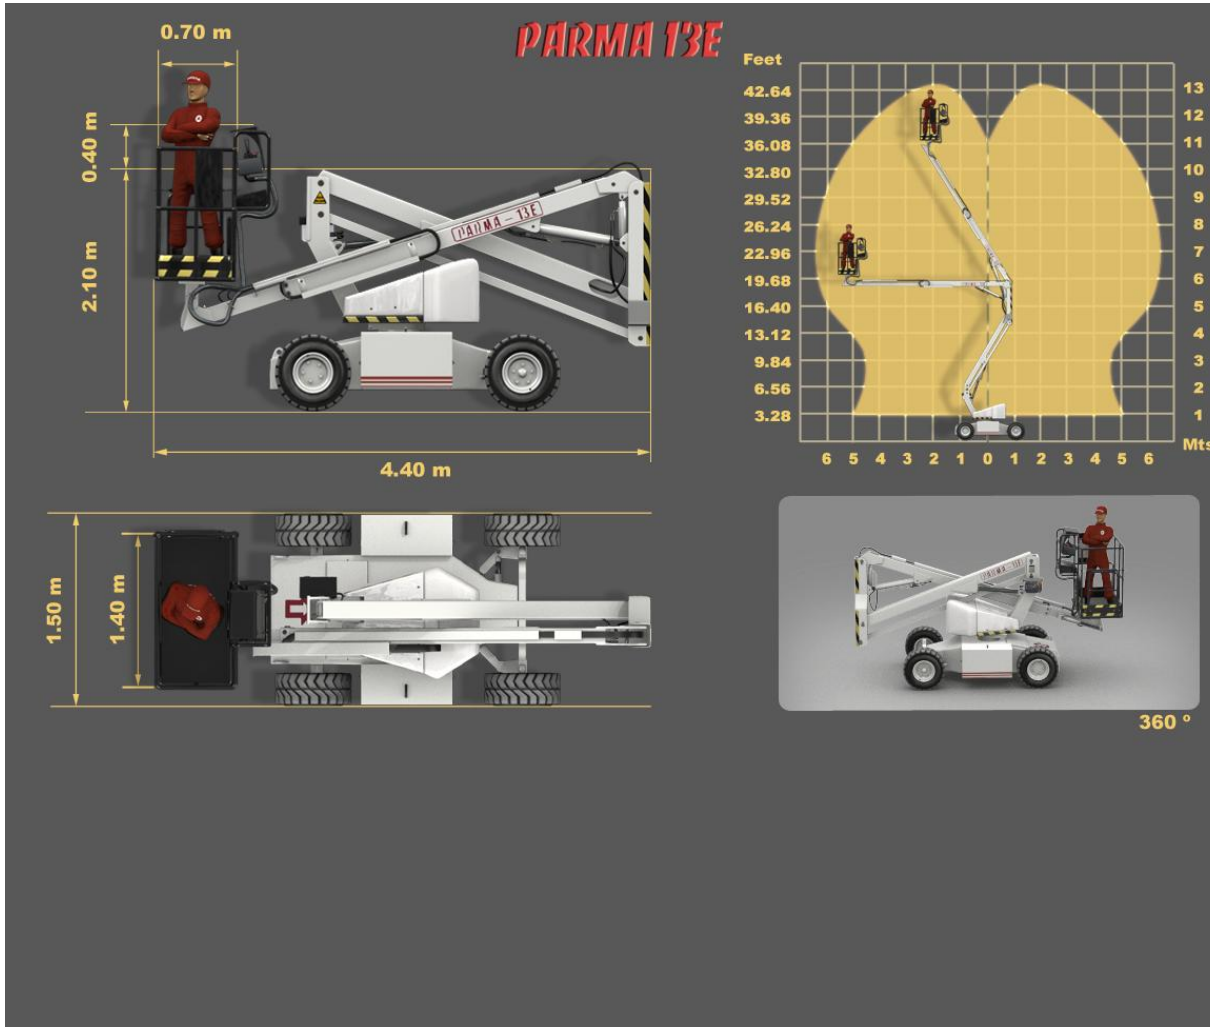

**Self propelled aerial platform,  
articulated & telescopic. Battery  
operated, for working heights up to  
13,2 meter (43,30 feet).**

**It weights 3520kg**

**It can be driven safely with the  
platform at top of his height.**

### **Parma13E standard**

**Platform with Batteries of 210A - 48V // Electronic level // Basket (1.4 x 0,7)m // Proportional controls // Safety pedal // Electronic variator to save batteries**

### Optional accessories

- 1 Electric outlet in basket
- 2 Charge indicator in the batteries
- 3 Hour meter
- 4 Batteries with greater charge capacity
- 5 Rotating light
- 6 Rotating system in basket
- 7 Aluminium basket with overload control
- 8 No marking tyres
- 9 Basket-load limit device