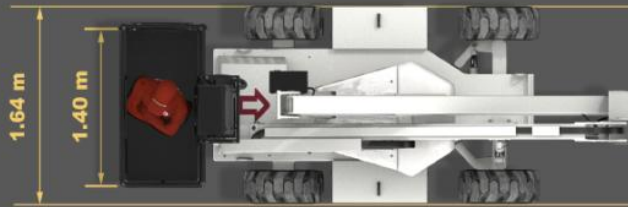

PARMA 130

Feet

360°