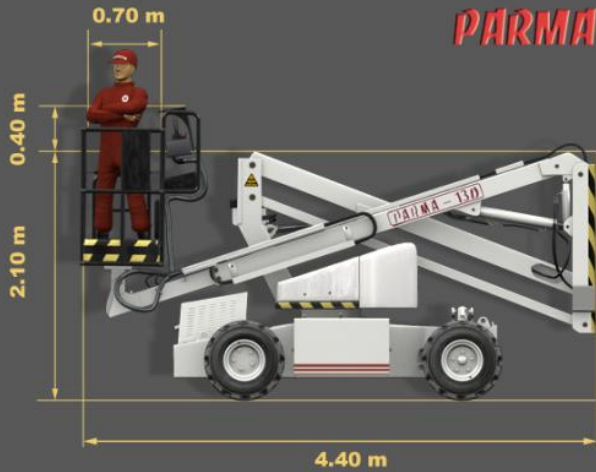

PARMA 130

Feet

360°