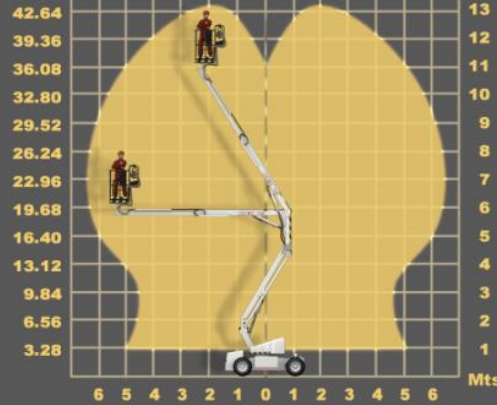

PARMA 130

Feet

360°