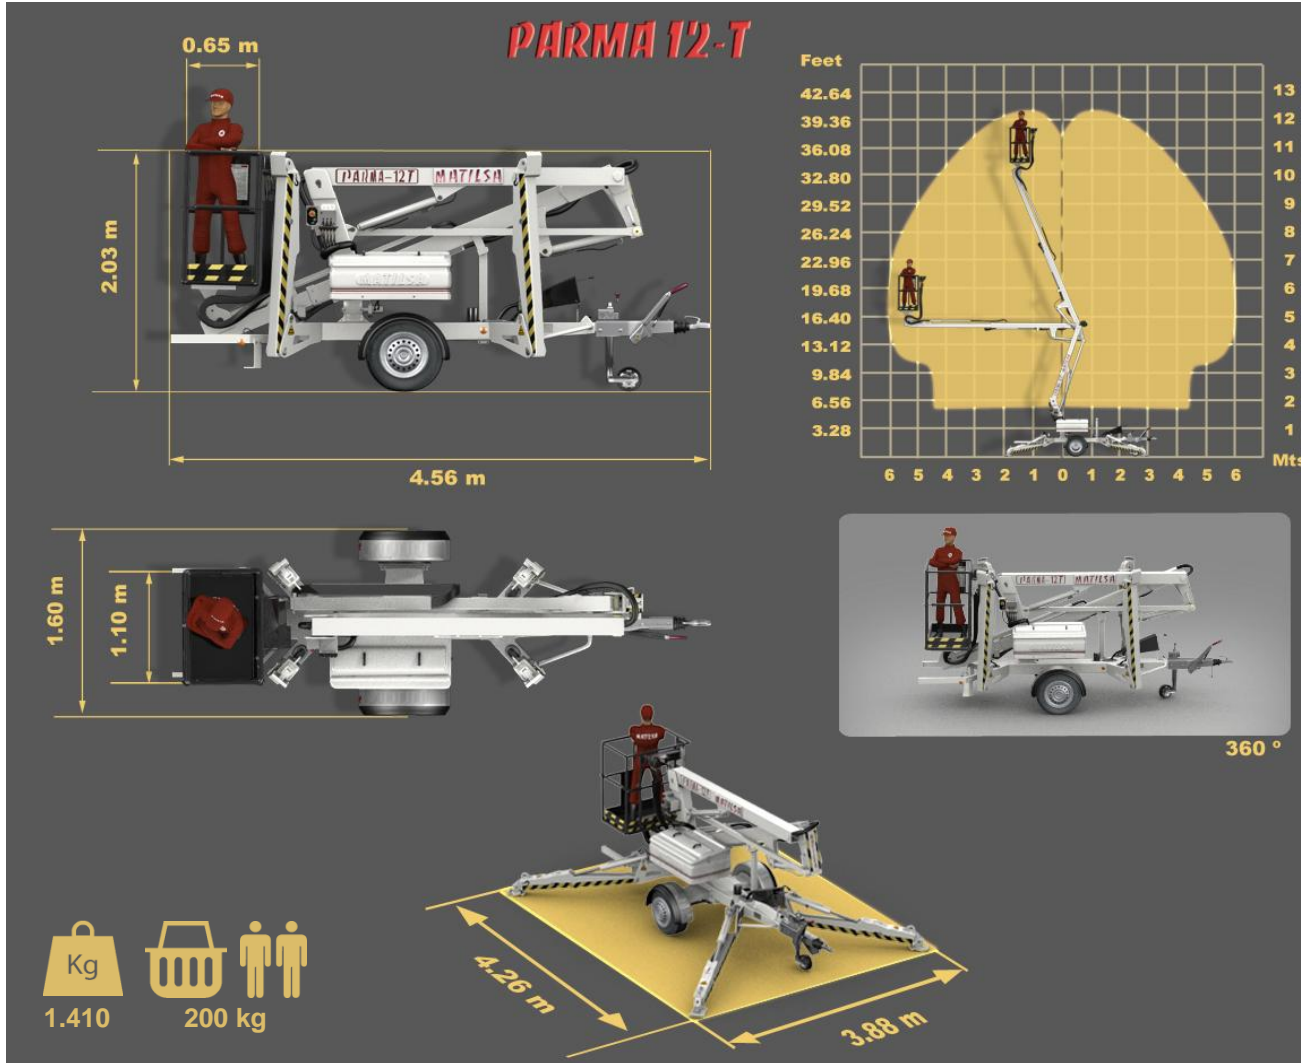

PARMA 12T

AERIAL TRAILER MOUNTED PLATFORM ARTICULATED AND TELESCOPIC, FOR WORKING HEIGHTS UP TO 12 METER (39,37 FEET)

STANDARD MODEL:

- * 230V main power
- * Visual level for stabilisation
- * Ball Coupling with inertia brake
- * Aluminium basket (1.1 x 0,6) m
- * Hydraulic stabilizers
- * Proportional controls
- * Emergency lowering from the ground

Management System
ISO 9001:2008

www.tuv.com
ID 9105060482

Optional accessories

- 1 Electric outlet in basket
- 2 Descent buzzer
- 3 Spare wheels
- 4 Lighting kit for roads
- 5 Rotating light
- 6 Hour meter
- 7 Bi energy: 230V + (Gasoline or Batteries)
- 8 Batteries main power
- 9 Charge indicator for batteries
- 10 Self driving system on wheels
- 11 Insulating basket
- 12 Emergency lowering from the basket
- 13 Hydraulic basket rotation 150°
- 14 Control weight in the basket
- 15 Support pads (40 x 30) cm
- 16 Stabilizer for ball and ring coupling
- 17 Ring coupling